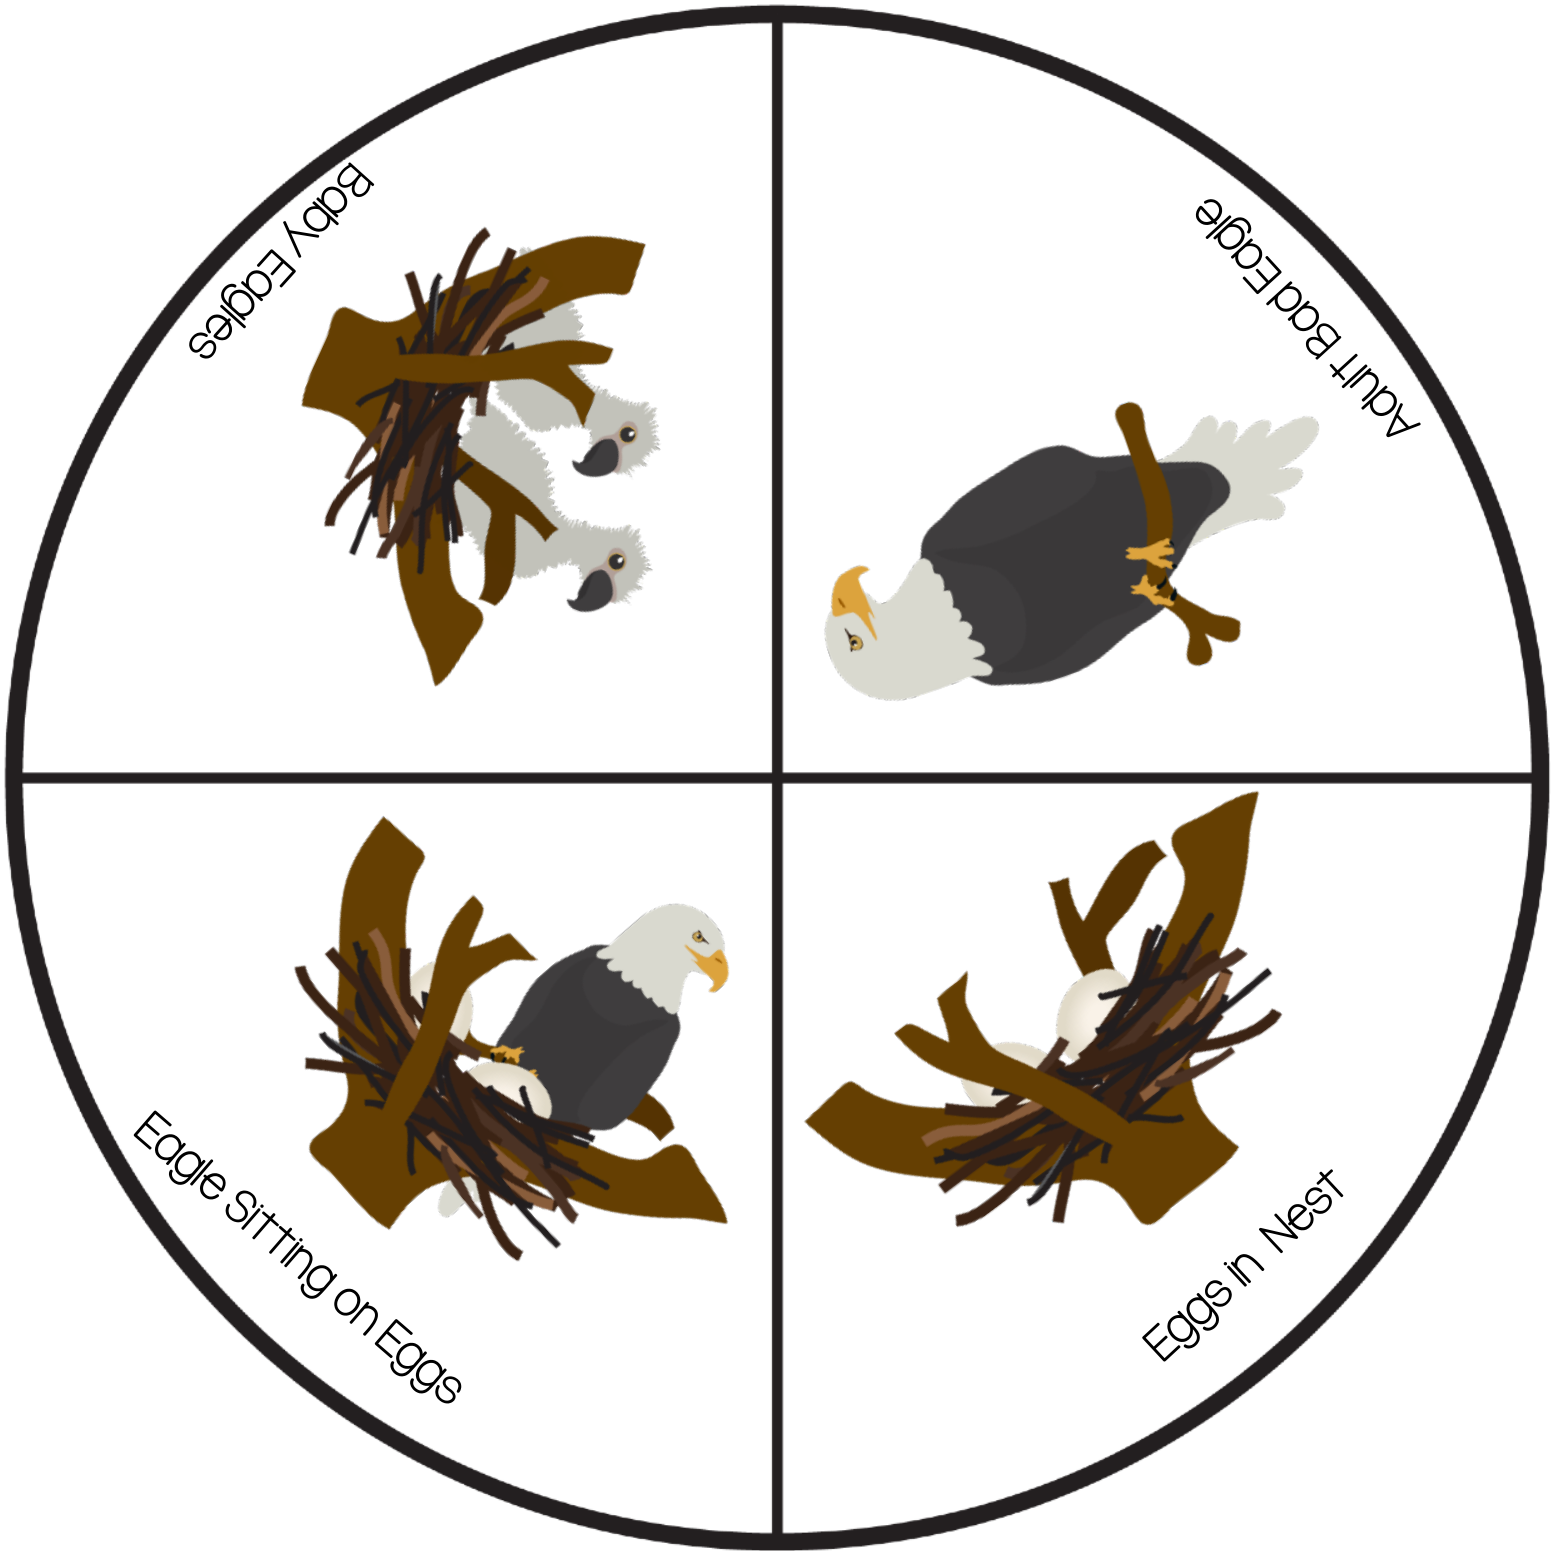

Bird Life Cycle Spinner Set

Includes: Robin, Bald Eagle and Chicken

Created by Teach Beside Me

©2017 All Rights Reserved.

For personal, or classroom use only.

Not to be shared, re-sold or hosted elsewhere.

Clipart Credits:
RamonaM Graphics
Hidesy's Clipart
Christine O'Brien Creative

Robin Life
Cycle

Baby Robins

Adult Robin

Robin Sitting on Eggs

Robin Eggs

Baby Robins

Adult Robin

Robin sitting on Eggs

Eggs in Nest

Bald Eagle
Life Cycle

Baby Eagles

Adult Bald Eagle

Eagle sitting on Eggs

Eggs in Nest

Baby Eagles

Adult Bald Eagle

Eagle sitting on Eggs

Eggs in Nest

Chicken
Life Cycle